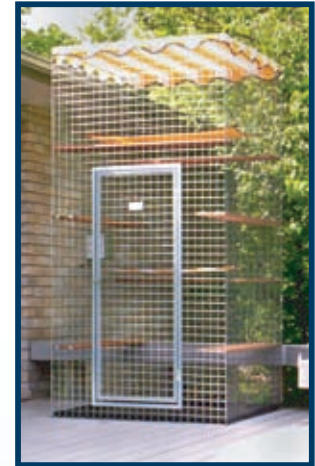

# ENCLOSURES

Please note that wood for shelves and floor are not included on custom enclosure orders and must be ordered separately. All enclosures come with a standard 24" x 60" left to right opening, human sized door with the exception of enclosures that are 48" and under in which case a 24" x 36" left to right door is provided. Right to left doors are available as custom orders. Please see page 9 for details on ordering custom doors.

orders and must be ordered separately. All enclosures come with a standard 24" x 60" left to right opening, human sized door with the exception of enclosures that are 48" and under in which case a 24" x 36" left to right door is provided. Right to left doors are available as custom orders. Please see page 9 for details on ordering custom doors.