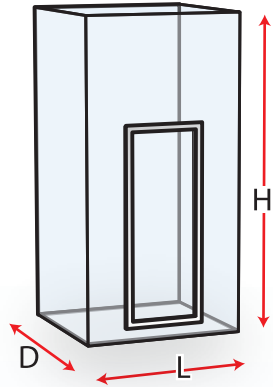

# ENCLOSURES

Please note that wood for shelves and floor are not included on custom enclosure orders and must be ordered separately. All enclosures come with a standard 24" x 60" left to right opening, human sized door with the exception of enclosures that are 48" and under in which case a 24" x 36" left to right door is provided. Right to left doors are available as custom orders. Please see page 9 for details on ordering custom doors.

orders and must be ordered separately. All enclosures come with a standard 24" x 60" left to right opening, human sized door with the exception of enclosures that are 48" and under in which case a 24" x 36" left to right door is provided. Right to left doors are available as custom orders. Please see page 9 for details on ordering custom doors.

## WITH MESH FLOOR

ALL DOORS OPEN OUTWARD LEFT TO RIGHT AND ARE PLACED ON ONE OF THE L x H SIDES UNLESS SPECIFIED. ENCLOSURES ALSO COME WITH RIGHT TO LEFT OPENING DOOR. PLEASE ADD CODE RL TO ENCLOSURE SIZE.