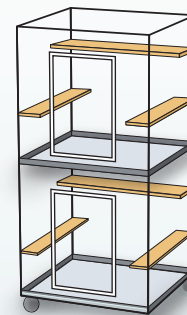

# RV Series

The RV series is for the cat that needs a place all for themselves when there are others around. They all come with removable frame and casters. The RV series are available in galvanized or black powder coated. Shelves come in cedar wood, which is great for outdoors, or plastic wood which is easy to clean.

## DOUBLE DECKER

OVER ALL DIMENSIONS  
48"D X 46"L X 98"H  
EACH ROOM IS  
48"D X 46"L X 48"H

|              | GALVANIZED         | BLACK              |
|--------------|--------------------|--------------------|
| PLASTIC WOOD | DD76 <b>\$1883</b> | DG76 <b>\$2297</b> |
| CEDAR WOOD   | DD86 <b>\$1835</b> | DG86 <b>\$2237</b> |

## DOUBLE DECKER PETIT

OVER ALL DIMENSIONS  
48"D X 46"L X 82"H  
EACH ROOM IS  
48"D X 46"L X 40"H

|              | GALVANIZED         | BLACK              |
|--------------|--------------------|--------------------|
| PLASTIC WOOD | DD46 <b>\$1746</b> | DG46 <b>\$2140</b> |
| CEDAR WOOD   | DD56 <b>\$1708</b> | DG56 <b>\$2083</b> |