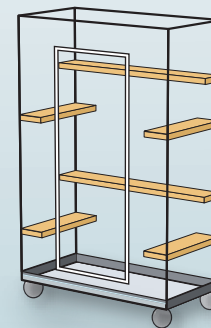

RV OVER ALL DIMENSIONS 24"D X 48"L X 74"H

	GALVANIZED	BLACK
PLASTIC WOOD	RV20 $1114	RVB20 $1364
CEDAR WOOD	RV40 $1065	RVB40 $1316

PLASTIC WOOD

24"L	48"L	46"L
PP24	PP48	PP46
$31	$57	$57

CEDAR

24"L	48"L	46"L
CP24	CP48	CP46
$13.	$26	$26

Some cats need the shelves to be wider than 8". They can be ordered separately.

GALVANIZED TRAYS

The trays can be ordered separately.

24"D X 48"L	TG02 $96
46"D X 48"L	TG04 $182

All steel frame with lock casters powder coated black

24"D X 48"L	FC20 $396
46"D X 48"L	FC40 $495