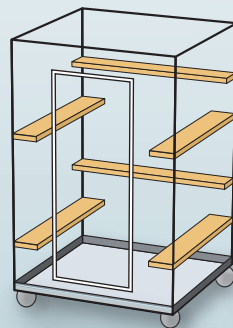

# RV Series

The RV series is for the cat that needs a place all for themselves when there are others around. They all come with removable frame and casters. The RV series are available in galvanized or black powder coated. Shelves come in cedar wood, which is great for outdoors, or plastic wood which is easy to clean.

## DOUBLE DECKER

OVER ALL DIMENSIONS  
48"D X 46"L X 98"H  
EACH ROOM IS  
48"D X 46"L X 48"H

|              | GALVANIZED         | BLACK              |
|--------------|--------------------|--------------------|
| PLASTIC WOOD | DD76 <b>\$1883</b> | DG76 <b>\$2297</b> |
| CEDAR WOOD   | DD86 <b>\$1835</b> | DG86 <b>\$2237</b> |

## DOUBLE DECKER PETIT

OVER ALL DIMENSIONS  
48"D X 46"L X 82"H  
EACH ROOM IS  
48"D X 46"L X 40"H

|              | GALVANIZED         | BLACK              |
|--------------|--------------------|--------------------|
| PLASTIC WOOD | DD46 <b>\$1746</b> | DG46 <b>\$2140</b> |
| CEDAR WOOD   | DD56 <b>\$1708</b> | DG56 <b>\$2083</b> |