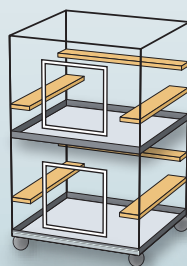

# RV Series

The RV series is for the cat that needs a place all for themselves when there are others around. They all come with removable frame and casters. The RV series are available in galvanized or black powder coated. Shelves come in cedar wood, which is great for outdoors, or plastic wood which is easy to clean.

## DOUBLE DECKER

OVER ALL DIMENSIONS  
48"D X 46"L X 98"H  
EACH ROOM IS  
48"D X 46"L X 48"H

|              | GALVANIZED         | BLACK              |
|--------------|--------------------|--------------------|
| PLASTIC WOOD | DD76 <b>\$1883</b> | DG76 <b>\$2297</b> |
| CEDAR WOOD   | DD86 <b>\$1835</b> | DG86 <b>\$2237</b> |

## DOUBLE DECKER PETIT

OVER ALL DIMENSIONS  
48"D X 46"L X 82"H  
EACH ROOM IS  
48"D X 46"L X 40"H

|              | GALVANIZED         | BLACK              |
|--------------|--------------------|--------------------|
| PLASTIC WOOD | DD46 <b>\$1746</b> | DG46 <b>\$2140</b> |
| CEDAR WOOD   | DD56 <b>\$1708</b> | DG56 <b>\$2083</b> |