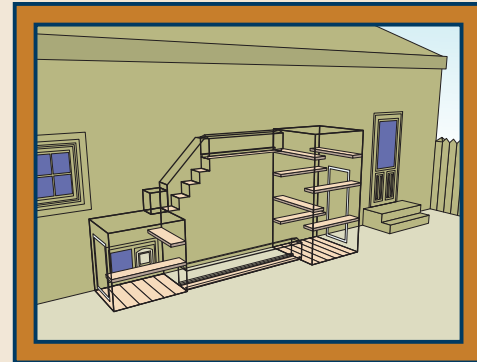

Enclosure Kits

Hideaway

HIDEAWAY

Galvanized HW40 \$2778
Powder Coated Black HWB40 \$3295

- 1 three sided enclosure (36"D x 48"L x 48"H) with a 6" lip
- 1 four sided enclosure (46"D x 48"L x 96"H)
- 1 tunnel (12"W x 96"L x 15"H)
- 1 small tunnel (12"W x 64"L x 15"H)
- 1 4-step stair (12"W x 32"L x 46"H)
- 1 access end cap (12"W x 12"L x 14"H)
- 9 adjustable shelves
- 12 planks of cedar for the floor
- 1 door (24"W x 60"H)
- 1 door (24"W x 36"H)
- pliers, fasteners and instructions

LION'S DEN

Galvanized LD40 \$1472
Powder Coated Black LDB40 \$1768

- 1 three sided enclosure (96"D x 48"L x 96"H) with a 6" lip
- 3 adjustable shelves (48"L)
- 4 adjustable shelves (96"L)
- 6 planks of cedar for the floor
- 1 door (24"W x 60"H)
- pliers, fasteners and instructions

LION'S DEN STYLE 2

Galvanized LD230 \$1486
Powder Coated Black LDB230 \$1781

- 1 four sided enclosure (96"D x 48"L x 96"H)
- 3 adjustable shelves (48"L)
- 4 adjustable shelves (96"L)
- 6 planks of cedar for the floor
- 1 door (24"W x 60"H)
- pliers, fasteners and instructions