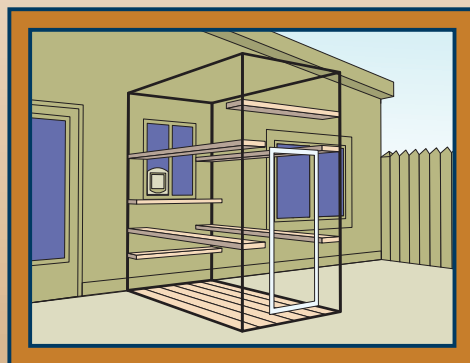

Enclosure Kits

Hideaway

HIDEAWAY

Galvanized HW40 \$2778
Powder Coated Black HWB40 \$3295

- 1 three sided enclosure (36"D x 48"L x 48"H) with a 6" lip
- 1 four sided enclosure (46"D x 48"L x 96"H)
- 1 tunnel (12"W x 96"L x 15"H)
- 1 small tunnel (12"W x 64"L x 15"H)
- 1 4-step stair (12"W x 32"L x 46"H)
- 1 access end cap (12"W x 12"L x 14"H)
- 9 adjustable shelves
- 12 planks of cedar for the floor
- 1 door (24"W x 60"H)
- 1 door (24"W x 36"H)
- pliers, fasteners and instructions

LION'S DEN

Galvanized LD40 \$1472
Powder Coated Black LDB40 \$1768

- 1 three sided enclosure (96"D x 48"L x 96"H) with a 6" lip
- 3 adjustable shelves (48"L)
- 4 adjustable shelves (96"L)
- 6 planks of cedar for the floor
- 1 door (24"W x 60"H)
- pliers, fasteners and instructions

LION'S DEN STYLE 2

Galvanized LD230 \$1486
Powder Coated Black LDB230 \$1781

- 1 four sided enclosure (96"D x 48"L x 96"H)
- 3 adjustable shelves (48"L)
- 4 adjustable shelves (96"L)
- 6 planks of cedar for the floor
- 1 door (24"W x 60"H)
- pliers, fasteners and instructions