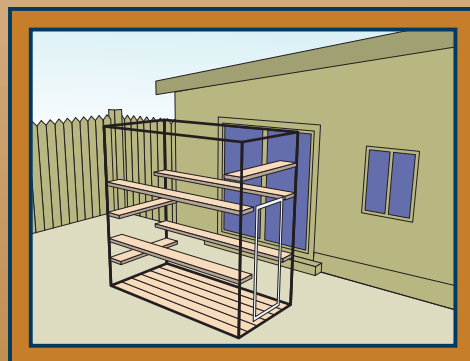

Enclosure Kits

Hideaway

HIDEAWAY

Galvanized HW40 \$2778
Powder Coated Black HWB40 \$3295

- 1 three sided enclosure (36"D x 48"L x 48"H) with a 6" lip
- 1 four sided enclosure (46"D x 48"L x 96"H)
- 1 tunnel (12"W x 96"L x 15"H)
- 1 small tunnel (12"W x 64"L x 15"H)
- 1 4-step stair (12"W x 32"L x 46"H)
- 1 access end cap (12"W x 12"L x 14"H)
- 9 adjustable shelves
- 12 planks of cedar for the floor
- 1 door (24"W x 60"H)
- 1 door (24"W x 36"H)
- pliers, fasteners and instructions

LION'S DEN

Galvanized LD40 \$1472
Powder Coated Black LDB40 \$1768

- 1 three sided enclosure (96"D x 48"L x 96"H) with a 6" lip
- 3 adjustable shelves (48"L)
- 4 adjustable shelves (96"L)
- 6 planks of cedar for the floor
- 1 door (24"W x 60"H)
- pliers, fasteners and instructions

LION'S DEN STYLE 2

Galvanized LD230 \$1486
Powder Coated Black LDB230 \$1781

- 1 four sided enclosure (96"D x 48"L x 96"H)
- 3 adjustable shelves (48"L)
- 4 adjustable shelves (96"L)
- 6 planks of cedar for the floor
- 1 door (24"W x 60"H)
- pliers, fasteners and instructions