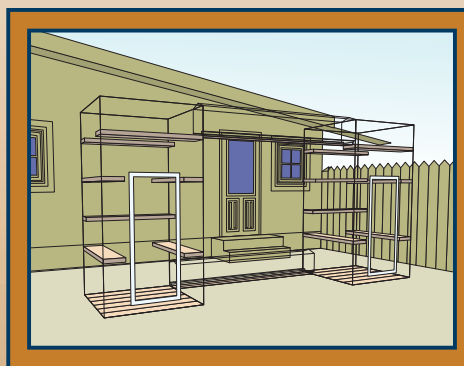

Enclosure Kits

HOME AWAY FROM HOME STYLE 3

Galvanized HH340 \$2977
Powder Coated Black HHB340 \$3573

- 2 four sided enclosures (96"D x 48"L x 96"H)
- 2 tunnels (12"W x 96"L x 15"H)
- 14 adjustable shelves
- 12 planks of cedar for the floor
- 2 doors (24"W x 60"H)
- pliers, fasteners and instructions

Home Away from Home Style 3

HOME AWAY FROM HOME STYLE 2

- 2 four sided enclosures (46"D x 48"L x 96"H)
- 2 tunnels (12"W x 96"L x 15"H)
- 14 adjustable shelves
- 12 planks of cedar for the floor
- 2 doors (24"W x 60"H)
- pliers, fasteners and instructions

Galvanized HH240 \$2306
Powder Coated Black HHB240 \$2768

THE GREAT ESCAPE

- 1 three sided enclosure (48"D x 46"L x 96"H) with a 6" lip
- 1 enclosure (46"D x 48"L x 48"H)
- 4 tunnels (12"W x 96"L x 15"H)
- 1 tunnel (12"W x 48"L x 15"H)
- 2 4-step stairs (12"W x 32"L x 46"H)
- 9 adjustable shelves
- 12 planks of cedar for the floor
- 1 door (24"W x 60"H)
- 1 door (24"W x 36"H)
- pliers, fasteners and instructions