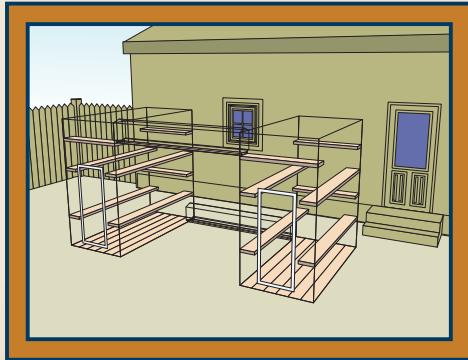

Enclosure Kits

HOME AWAY FROM HOME STYLE 3

Galvanized HH340 \$2977
Powder Coated Black HHB340 \$3573

- 2 four sided enclosures (96"D x 48"L x 96"H)
- 2 tunnels (12"W x 96"L x 15"H)
- 14 adjustable shelves
- 12 planks of cedar for the floor
- 2 doors (24"W x 60"H)
- pliers, fasteners and instructions

Home Away from Home Style 3

HOME AWAY FROM HOME STYLE 2

- 2 four sided enclosures (46"D x 48"L x 96"H)
- 2 tunnels (12"W x 96"L x 15"H)
- 14 adjustable shelves
- 12 planks of cedar for the floor
- 2 doors (24"W x 60"H)
- pliers, fasteners and instructions

Galvanized HH240 \$2306
Powder Coated Black HHB240 \$2768

THE GREAT ESCAPE

- 1 three sided enclosure (48"D x 46"L x 96"H) with a 6" lip
- 1 enclosure (46"D x 48"L x 48"H)
- 4 tunnels (12"W x 96"L x 15"H)
- 1 tunnel (12"W x 48"L x 15"H)
- 2 4-step stairs (12"W x 32"L x 46"H)
- 9 adjustable shelves
- 12 planks of cedar for the floor
- 1 door (24"W x 60"H)
- 1 door (24"W x 36"H)
- pliers, fasteners and instructions