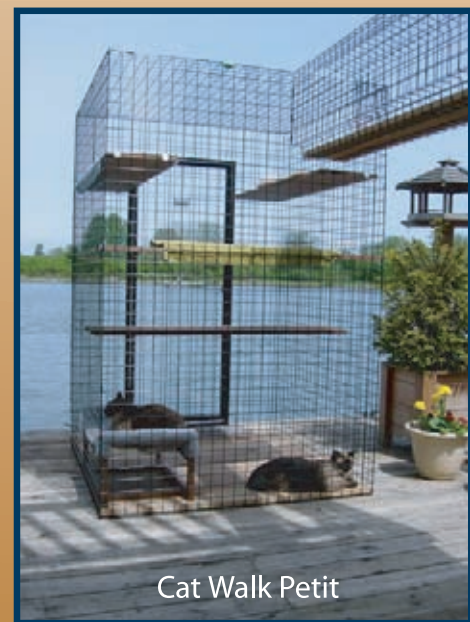

Cat Walk Petit