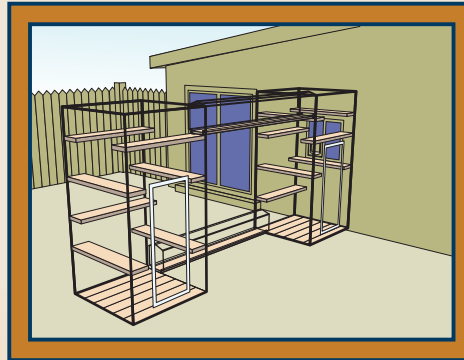

## HOME AWAY FROM HOME

**Galvanized HH40 \$2208**  
**Powder Coated Black HHB40 \$2648**

- 1 three sided enclosure (48"D x 46"L x 96"H) with a 6" lip
- 1 four sided enclosure (46"D x 48"L x 96"H)
- 2 tunnels (12"W x 96"L x 15"H)
- 14 adjustable shelves
- 12 planks of cedar for the floor
- 2 doors (24"W x 60"H)
- pliers, fasteners and instructions

## CAT WALK

**Galvanized CW40 \$1497**  
**Powder Coated Black CWB40 \$1797**

- 1 tower (12"D x 22"L x 96"H) with a 6" lip
- 1 tunnel (12"W x 96"L x 15"H)
- 1 four sided enclosure (46"D x 48"L x 96"H)
- 7 adjustable shelves
- 6 planks of cedar for the floor
- 1 door (24"W x 60"H)
- pliers, fasteners and instructions

## CAT WALK PETIT

- 1 tower (12"D x 22"L x 72"H) with a 6" lip
- 1 tunnel (12"W x 96"L x 15"H)
- 1 four sided enclosure (46"D x 48"L x 72"H)
- 6 adjustable shelves
- 6 planks of cedar for the floor
- 1 door (24"W x 60"H)
- pliers, fasteners and instructions