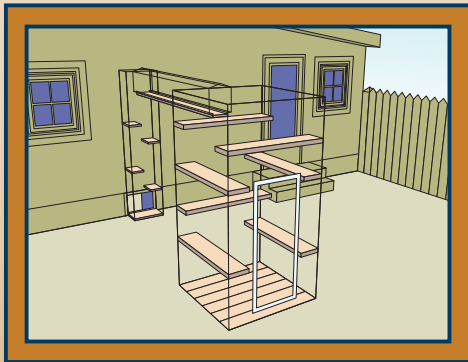

CAT WALK

Galvanized CW40 $1497
Powder Coated Black CWB40 $1797