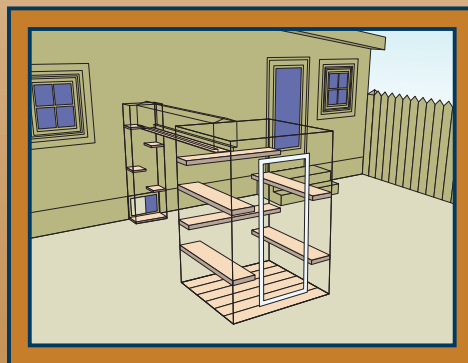

## CAT WALK

**Galvanized CW40 \$1497**  
**Powder Coated Black CWB40 \$1797**

- 1 tower (12"D x 22"L x 96"H) with a 6" lip
- 1 tunnel (12"W x 96"L x 15"H)
- 1 four sided enclosure (46"D x 48"L x 96"H)
- 7 adjustable shelves
- 6 planks of cedar for the floor
- 1 door (24"W x 60"H)
- pliers, fasteners and instructions

## CAT WALK PETIT

- 1 tower (12"D x 22"L x 72"H) with a 6" lip
- 1 tunnel (12"W x 96"L x 15"H)
- 1 four sided enclosure (46"D x 48"L x 72"H)
- 6 adjustable shelves
- 6 planks of cedar for the floor
- 1 door (24"W x 60"H)
- pliers, fasteners and instructions