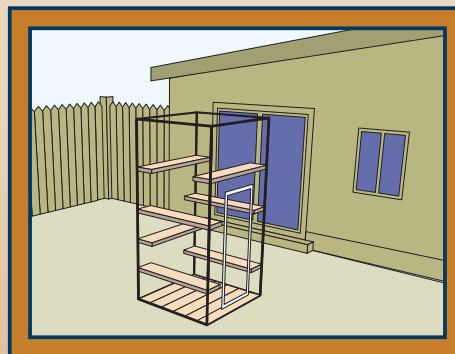

Enclosure Kits

A Room with a View

A ROOM WITH A VIEW

Galvanized RW40 \$1035

Powder Coated Black RWB40 \$1242

- 1 three sided enclosure (48"D x 46"L x 96"H) with a 6" lip
- 7 adjustable shelves
- 6 planks of cedar for the floor
- 1 door (24"W x 60"H)
- pliers, fasteners and instructions

A ROOM WITH A VIEW PETIT

Galvanized RWP30 \$863

Powder Coated Black RWPB30 \$1037

- 1 three sided enclosure (48"D x 46"L x 72"H) with a 6" lip
- 6 adjustable shelves
- 6 planks of cedar for the floor
- 1 door (24"W x 60"H)
- pliers, fasteners and instructions

MY OWN DEN

Galvanized MO40 \$1093

Powder Coated Black MOB40 \$1311

- 1 four sided enclosure (46"D x 48"L x 96"H)
- 7 adjustable shelves
- 6 planks of cedar for the floor
- 1 door (24"W x 60"H)
- pliers, fasteners and instructions