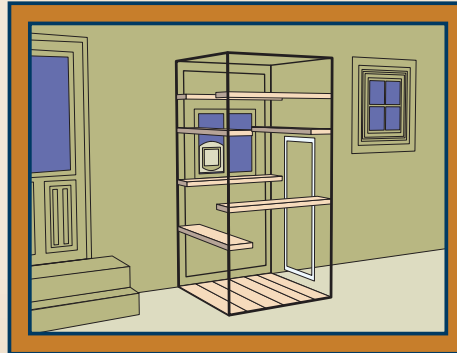

Enclosure Kits

A Room with a View

A ROOM WITH A VIEW

Galvanized RW40 \$1035

Powder Coated Black RWB40 \$1242

- 1 three sided enclosure (48"D x 46"L x 96"H) with a 6" lip
- 7 adjustable shelves
- 6 planks of cedar for the floor
- 1 door (24"W x 60"H)
- pliers, fasteners and instructions

A ROOM WITH A VIEW PETIT

Galvanized RWP30 \$863

Powder Coated Black RWPB30 \$1037

- 1 three sided enclosure (48"D x 46"L x 72"H) with a 6" lip
- 6 adjustable shelves
- 6 planks of cedar for the floor
- 1 door (24"W x 60"H)
- pliers, fasteners and instructions