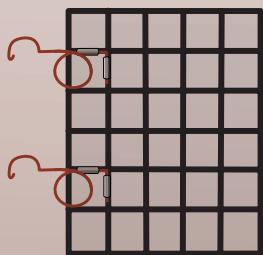

ENCLOSURE COMPONENTS

Bamboo is a great structural product. Not only does it add beauty to your garden, but it helps in the support of the enclosures. The diameter of the bamboo is 2" but it being an organic product, the diameter will not be consistent, therefore how it attaches to the crown will vary.

SIZE	CODE		SIZE	CODE		SIZE	CODE	
12"	BB12	\$13	42"	BB42	\$40	72"	BB72	\$57
18"	BB18	\$22	48"	BB48	\$40	78"	BB78	\$66
24"	BB24	\$22	54"	BB54	\$48	84"	BB84	\$66
30"	BB30	\$31	60"	BB60	\$48	90"	BB90	\$70
36"	BB36	\$31	66"	BB66	\$57	96"	BB96	\$70

ACCESS DOORS

To make it easier to get to your favourite friend, access doors can be added to stairs, tunnels, towers and bridges. Please specify on the order form.

BAMBOO CROWN (black)

BC74 **\$82**

The Bamboo crown helps to attach the bamboo to the enclosure.

Tunnel End

Used to cap off the end of a tunnel

Black

TE20

\$8.

Galvanized

TE30

\$7.