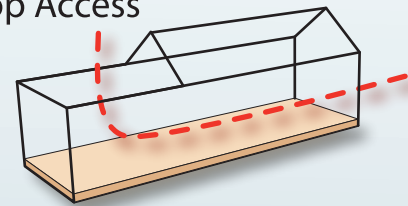

TUNNELS

Tunnel

LENGTH	GALVANIZED	BLACK	LENGTH	GALVANIZED	BLACK
12"	DTU12 $25	DTUB12 $31	60"	DTU60 $124	DTUB60 $155
18"	DTU18 $50	DTUB18 $62	66"	DTU66 $149	DTUB66 $186
24"	DTU24 $50	DTUB24 $62	72"	DTU72 $149	DTUB72 $186
30"	DTU30 $74	DTUB30 $93	78"	DTU78 $173	DTUB78 $217
36"	DTU36 $74	DTUB36 $93	84"	DTU84 $173	DTUB84 $217
42"	DTU42 $99	DTUB42 $124	90"	DTU90 $198	DTUB90 $248
48"	DTU48 $99	DTUB48 $124	96"	DTU96 $198	DTUB96 $248
54"	DTU54 $124	DTUB54 $155			

LENGTH	GALVANIZED	BLACK	LENGTH	GALVANIZED	BLACK
18"	DTR18 $66	DTRB18 $76	60"	DTR60 $139	DTRB60 $168
24"	DTR24 $66	DTRB24 $76	66"	DTR66 $165	DTRB66 $201
30"	DTR30 $89	DTRB30 $109	72"	DTR72 $165	DTRB72 $201
36"	DTR36 $89	DTRB36 $109	78"	DTR78 $188	DTRB78 $231
42"	DTR42 $116	DTRB42 $142	84"	DTR84 $188	DTRB84 $231
48"	DTR48 $116	DTRB48 $142	90"	DTR90 $215	DTRB90 $281
54"	DTR54 $139	DTRB54 $168	96"	DTR96 $215	DTRB96 $281

Right Turn

Left Turn

LENGTH	GALVANIZED	BLACK	LENGTH	GALVANIZED	BLACK
18"	DTL18 $66	DTLB18 $76	60"	DTL60 $139	DTLB60 $168
24"	DTL24 $66	DTLB24 $76	66"	DTL66 $165	DTLB66 $201
30"	DTL30 $89	DTLB30 $109	72"	DTL72 $165	DTLB72 $201
36"	DTL36 $89	DTLB36 $109	78"	DTL78 $188	DTLB78 $231
42"	DTL42 $116	DTLB42 $142	84"	DTL84 $188	DTLB84 $231
48"	DTL48 $116	DTLB48 $142	90"	DTL90 $215	DTLB90 $281
54"	DTL54 $139	DTLB54 $168	96"	DTL96 $215	DTLB96 $281

LENGTH	GALVANIZED	BLACK	LENGTH	GALVANIZED	BLACK
18"	DTT18 $66	DTTB18 $76	60"	DTT60 $139	DTTB60 $168
24"	DTT24 $66	DTTB24 $76	66"	DTT66 $165	DTTB66 $201
30"	DTT30 $89	DTTB30 $109	72"	DTT72 $165	DTTB72 $201
36"	DTT36 $89	DTTB36 $109	78"	DTT78 $188	DTTB78 $231
42"	DTT42 $116	DTTB42 $142	84"	DTT84 $188	DTTB84 $231
48"	DTT48 $116	DTTB48 $142	90"	DTT90 $215	DTTB90 $281
54"	DTT54 $139	DTTB54 $168	96"	DTT96 $215	DTTB96 $281

Top Access

Bottom Access