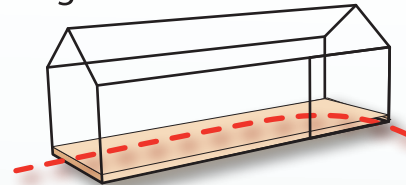

TUNNELS

Tunnel

LENGTH	GALVANIZED	BLACK	LENGTH	GALVANIZED	BLACK
12"	DTU12 $25	DTUB12 $31	60"	DTU60 $124	DTUB60 $155
18"	DTU18 $50	DTUB18 $62	66"	DTU66 $149	DTUB66 $186
24"	DTU24 $50	DTUB24 $62	72"	DTU72 $149	DTUB72 $186
30"	DTU30 $74	DTUB30 $93	78"	DTU78 $173	DTUB78 $217
36"	DTU36 $74	DTUB36 $93	84"	DTU84 $173	DTUB84 $217
42"	DTU42 $99	DTUB42 $124	90"	DTU90 $198	DTUB90 $248
48"	DTU48 $99	DTUB48 $124	96"	DTU96 $198	DTUB96 $248
54"	DTU54 $124	DTUB54 $155			

LENGTH	GALVANIZED	BLACK	LENGTH	GALVANIZED	BLACK
18"	DTR18 $66	DTRB18 $76	60"	DTR60 $139	DTRB60 $168
24"	DTR24 $66	DTRB24 $76	66"	DTR66 $165	DTRB66 $201
30"	DTR30 $89	DTRB30 $109	72"	DTR72 $165	DTRB72 $201
36"	DTR36 $89	DTRB36 $109	78"	DTR78 $188	DTRB78 $231
42"	DTR42 $116	DTRB42 $142	84"	DTR84 $188	DTRB84 $231
48"	DTR48 $116	DTRB48 $142	90"	DTR90 $215	DTRB90 $281
54"	DTR54 $139	DTRB54 $168	96"	DTR96 $215	DTRB96 $281

Right Turn

Left Turn

LENGTH	GALVANIZED	BLACK	LENGTH	GALVANIZED	BLACK
18"	DTL18 $66	DTLB18 $76	60"	DTL60 $139	DTLB60 $168
24"	DTL24 $66	DTLB24 $76	66"	DTL66 $165	DTLB66 $201
30"	DTL30 $89	DTLB30 $109	72"	DTL72 $165	DTLB72 $201
36"	DTL36 $89	DTLB36 $109	78"	DTL78 $188	DTLB78 $231
42"	DTL42 $116	DTLB42 $142	84"	DTL84 $188	DTLB84 $231
48"	DTL48 $116	DTLB48 $142	90"	DTL90 $215	DTLB90 $281
54"	DTL54 $139	DTLB54 $168	96"	DTL96 $215	DTLB96 $281

LENGTH	GALVANIZED	BLACK	LENGTH	GALVANIZED	BLACK
18"	DTT18 $66	DTTB18 $76	60"	DTT60 $139	DTTB60 $168
24"	DTT24 $66	DTTB24 $76	66"	DTT66 $165	DTTB66 $201
30"	DTT30 $89	DTTB30 $109	72"	DTT72 $165	DTTB72 $201
36"	DTT36 $89	DTTB36 $109	78"	DTT78 $188	DTTB78 $231
42"	DTT42 $116	DTTB42 $142	84"	DTT84 $188	DTTB84 $231
48"	DTT48 $116	DTTB48 $142	90"	DTT90 $215	DTTB90 $281
54"	DTT54 $139	DTTB54 $168	96"	DTT96 $215	DTTB96 $281

Top Access

Bottom Access