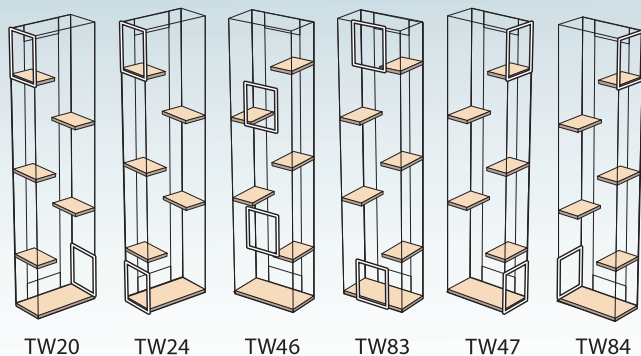

The Cat's Den™ TOWERS

ALL TOWERS COME WITH A CEDAR FLOOR
AND ATTACHED CEDAR SHELVES.
THEY ARE THREE SIDED WITH A 6" LIP
ON THE THIRD SIDE TO ATTACH TO THE BUILDING

All access openings accept tunnels, bridge and stairs

ENCLOSURE SIZES

12"D x 22"L

HEIGHT	GALVANIZED	BLACK
30"	G30 \$231	B30 \$254
36"	G36 \$231	B36 \$254
42"	G42 \$231	B42 \$254
48"	G48 \$231	B48 \$254
54"	G54 \$264	B54 \$290
60"	G60 \$264	B60 \$290
66"	G66 \$264	B66 \$290
72"	G72 \$264	B72 \$290
78"	G78 \$297	B78 \$327
84"	G84 \$297	B84 \$327
90"	G90 \$297	B90 \$327
96"	G96 \$297	B96 \$327

12"D x 30"L

HEIGHT	GALVANIZED	BLACK
30"	GW30 \$281	BW30 \$307
36"	GW36 \$281	BW36 \$307
42"	GW42 \$281	BW42 \$307
48"	GW48 \$281	BW48 \$307
54"	GW54 \$314	BW54 \$347
60"	GW60 \$314	BW60 \$347
66"	GW66 \$314	BW66 \$347
72"	GW72 \$314	BW72 \$347
78"	GW78 \$353	BW78 \$380
84"	GW84 \$353	BW84 \$380
90"	GW90 \$353	BW90 \$380
96"	GW96 \$353	BW96 \$380

12"D x 22"L

HEIGHT	GALVANIZED	BLACK
42"	GT42 \$264	BT42 \$287
48"	GT48 \$264	BT48 \$287
54"	GT54 \$297	BT54 \$323
60"	GT60 \$297	BT60 \$323
66"	GT66 \$297	BT66 \$323
72"	GT72 \$297	BT72 \$323
78"	GT78 \$330	BT78 \$360
84"	GT84 \$330	BT84 \$360
90"	GT90 \$330	BT90 \$360
96"	GT96 \$330	BT96 \$360