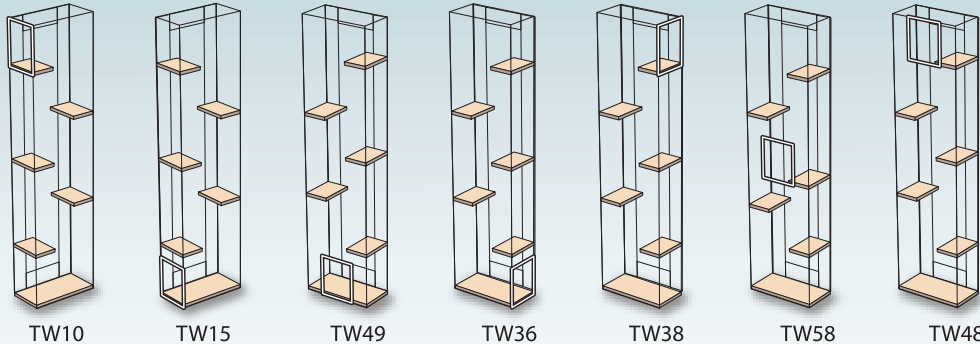

The Cat's Den™ TOWERS

ALL TOWERS COME WITH A CEDAR FLOOR
AND ATTACHED CEDAR SHELVES.
THEY ARE THREE SIDED WITH A 6" LIP
ON THE THIRD SIDE TO ATTACH TO THE BUILDING

All access openings accept tunnels, bridge and stairs

ENCLOSURE SIZES

12"D x 22"L

HEIGHT	GALVANIZED	BLACK
30"	G30 \$231	B30 \$254
36"	G36 \$231	B36 \$254
42"	G42 \$231	B42 \$254
48"	G48 \$231	B48 \$254
54"	G54 \$264	B54 \$290
60"	G60 \$264	B60 \$290
66"	G66 \$264	B66 \$290
72"	G72 \$264	B72 \$290
78"	G78 \$297	B78 \$327
84"	G84 \$297	B84 \$327
90"	G90 \$297	B90 \$327
96"	G96 \$297	B96 \$327

12"D x 30"L

HEIGHT	GALVANIZED	BLACK
30"	GW30 \$281	BW30 \$307
36"	GW36 \$281	BW36 \$307
42"	GW42 \$281	BW42 \$307
48"	GW48 \$281	BW48 \$307
54"	GW54 \$314	BW54 \$347
60"	GW60 \$314	BW60 \$347
66"	GW66 \$314	BW66 \$347
72"	GW72 \$314	BW72 \$347
78"	GW78 \$353	BW78 \$380
84"	GW84 \$353	BW84 \$380
90"	GW90 \$353	BW90 \$380
96"	GW96 \$353	BW96 \$380

12"D x 30"L

HEIGHT	GALVANIZED	BLACK
42"	GV42 \$314	BV42 \$340
48"	GV48 \$314	BV48 \$340
54"	GV54 \$347	BV54 \$393
60"	GV60 \$347	BV60 \$393
66"	GV66 \$347	BV66 \$393
72"	GV72 \$347	BV72 \$393
78"	GV78 \$386	BV78 \$419
84"	GV84 \$386	BV84 \$419
90"	GV90 \$386	BV90 \$419
96"	GV96 \$386	BV96 \$419