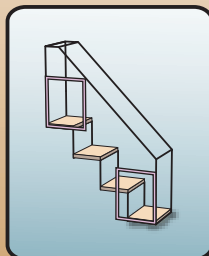

Black SF44 $468
Galvanized SF54 $405

2 right turn