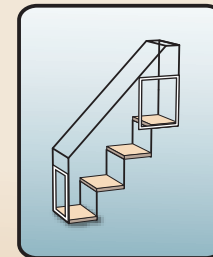

right and left sides are determined by facing front

STAIRS

ALL STAIRS COME WITH CEDAR STEPS AND TWO ACCESS POINTS

2 STEP STAIR

12"W x 16"L x 30"H

2 step stair

Black ST20 \$350
Galvanized ST30 \$284

top left

Black ST23 \$381
Galvanized ST33 \$315

bottom left top right

4 step stair

Black SF40 \$436
Galvanized SF50 \$370

top left turn

Black SF48 \$468
Galvanized SF58 \$405

top right turn

Black SF46 \$468
Galvanized SF56 \$405