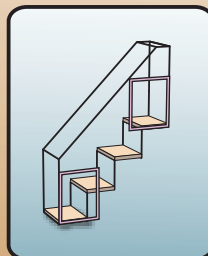

Black SF41 $468
Galvanized SF51 $405

bottom left turn