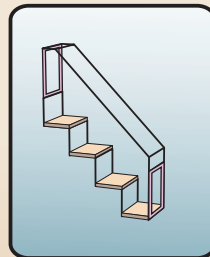

Black SF40 $436
Galvanized SF50 $370

top left turn