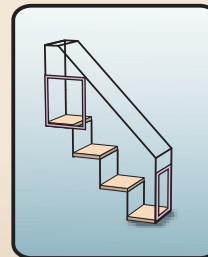

right and left sides are determined by facing front

STAIRS

ALL STAIRS COME WITH CEDAR STEPS AND TWO ACCESS POINTS

2 STEP STAIR

12"W x 16"L x 30"H

2 step stair

Black ST20 \$350
Galvanized ST30 \$284

top left

Black ST23 \$381
Galvanized ST33 \$315

bottom left top right

4 step stair

Black SF40 \$436
Galvanized SF50 \$370

top left turn

Black SF48 \$468
Galvanized SF58 \$405

top right turn

Black SF46 \$468
Galvanized SF56 \$405