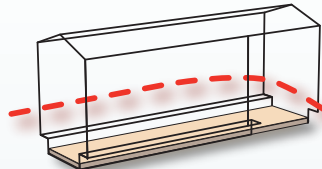

LENGTH	GALVANIZED	BLACK	LENGTH	GALVANIZED	BLACK
12"	TU12 $24	TUB12 $31	54"	TU54 $118	TUB54 $154
18"	TU18 $47	TUB18 $61	60"	TU60 $118	TUB60 $154
24"	TU24 $47	TUB24 $61	66"	TU66 $142	TUB66 $184
30"	TU30 $71	TUB30 $92	72"	TU72 $142	TUB72 $184
36"	TU36 $71	TUB36 $92	78"	TU78 $165	TUB78 $215
42"	TU42 $95	TUB42 $123	84"	TU84 $165	TUB84 $215
48"	TU48 $95	TUB48 $123	90"	TU90 $189	TUB90 $246
			96"	TU96 $189	TUB96 $246

Right Turn