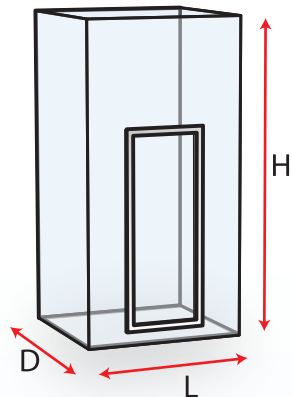

## WITHOUT MESH FLOOR

**ALL DOORS OPEN OUTWARD LEFT TO RIGHT AND ARE PLACED ON ONE OF THE L x H SIDES UNLESS SPECIFIED. ENCLOSURES ALSO COME WITH RIGHT TO LEFT OPENING DOOR. PLEASE ADD CODE RL TO ENCLOSURE SIZE.**

*Access openings for tunnels, bridges and stairs can be cut into the enclosure. Please specify on the order form.*